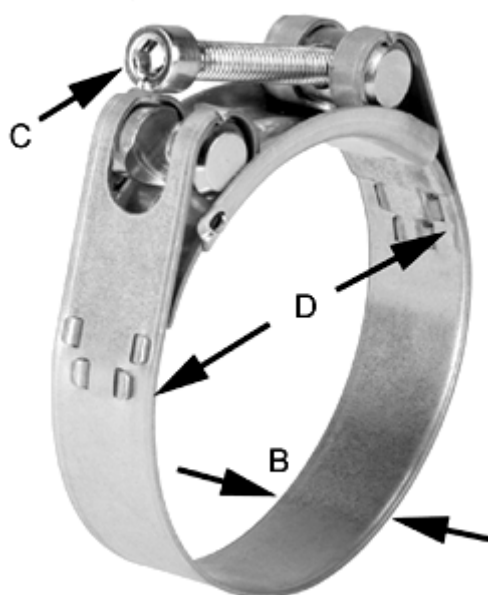

Article number: 025927182036

Description: Heavy Duty Clamp GBS M 36/18 W2 ISK QRC

Measures

C (screw type) = ISK
Diameter D = 34-37
Width B = 18